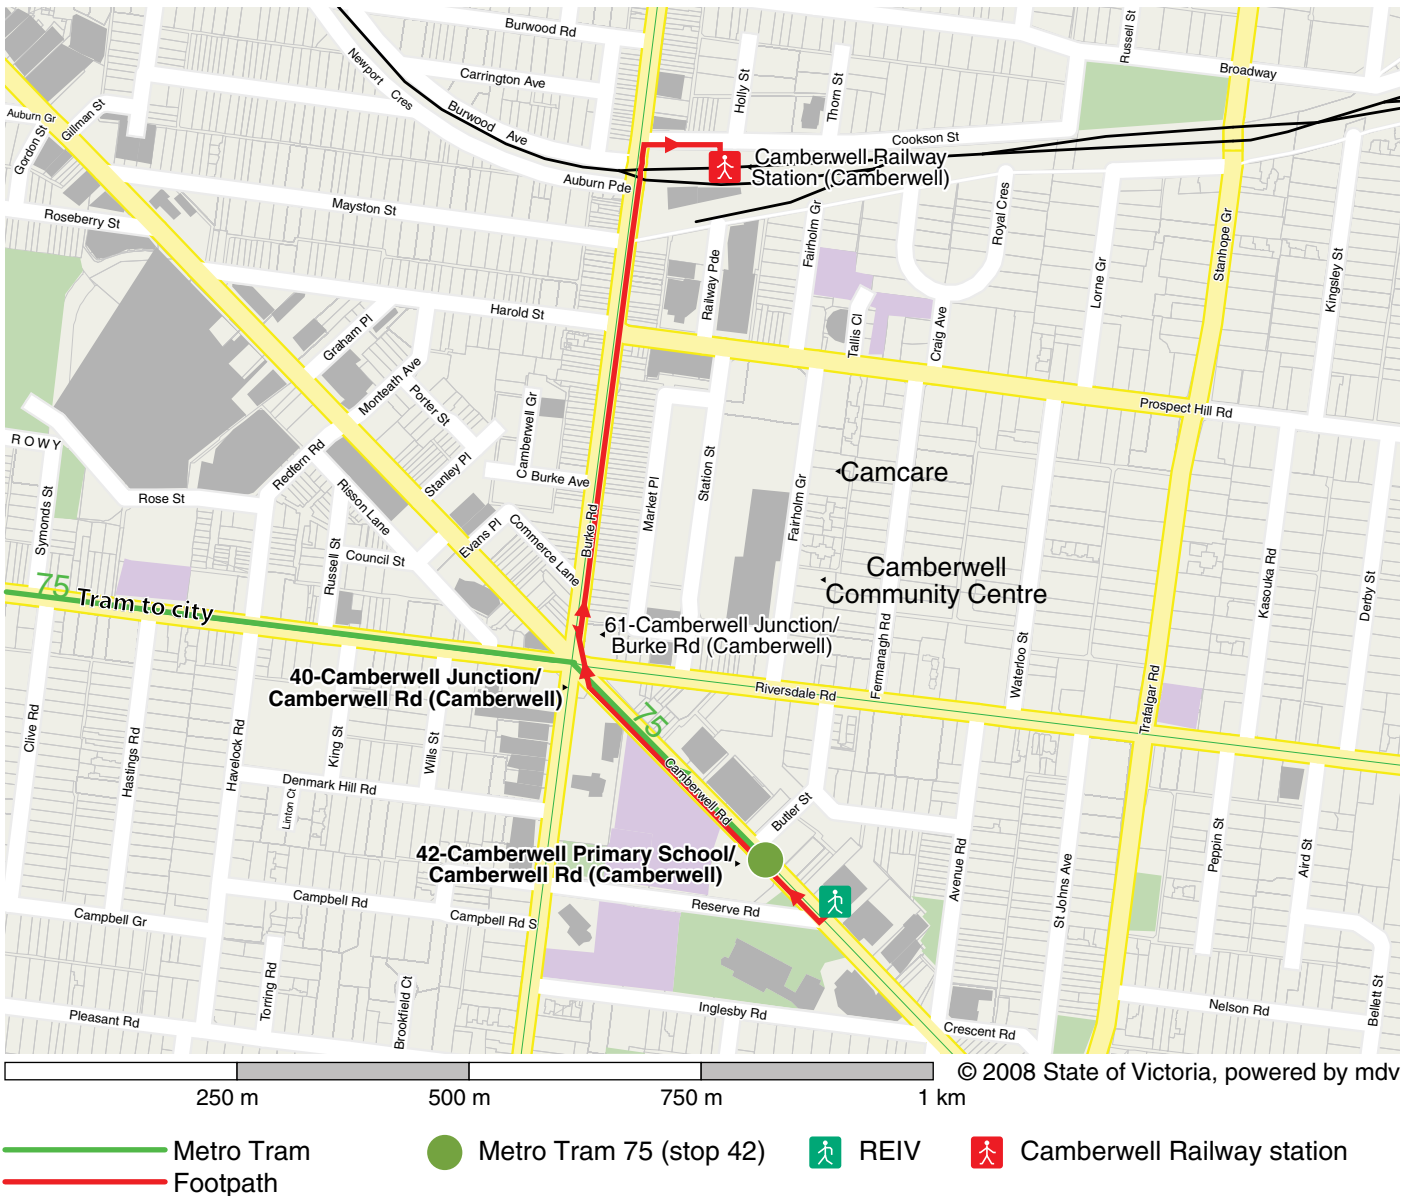

Train and tram options to REIV

Train and Tram Options

Catch tram 75 from the city and get off at stop 42 and walk 3 min
OR

Catch a train to Camberwell station and walk 12 min